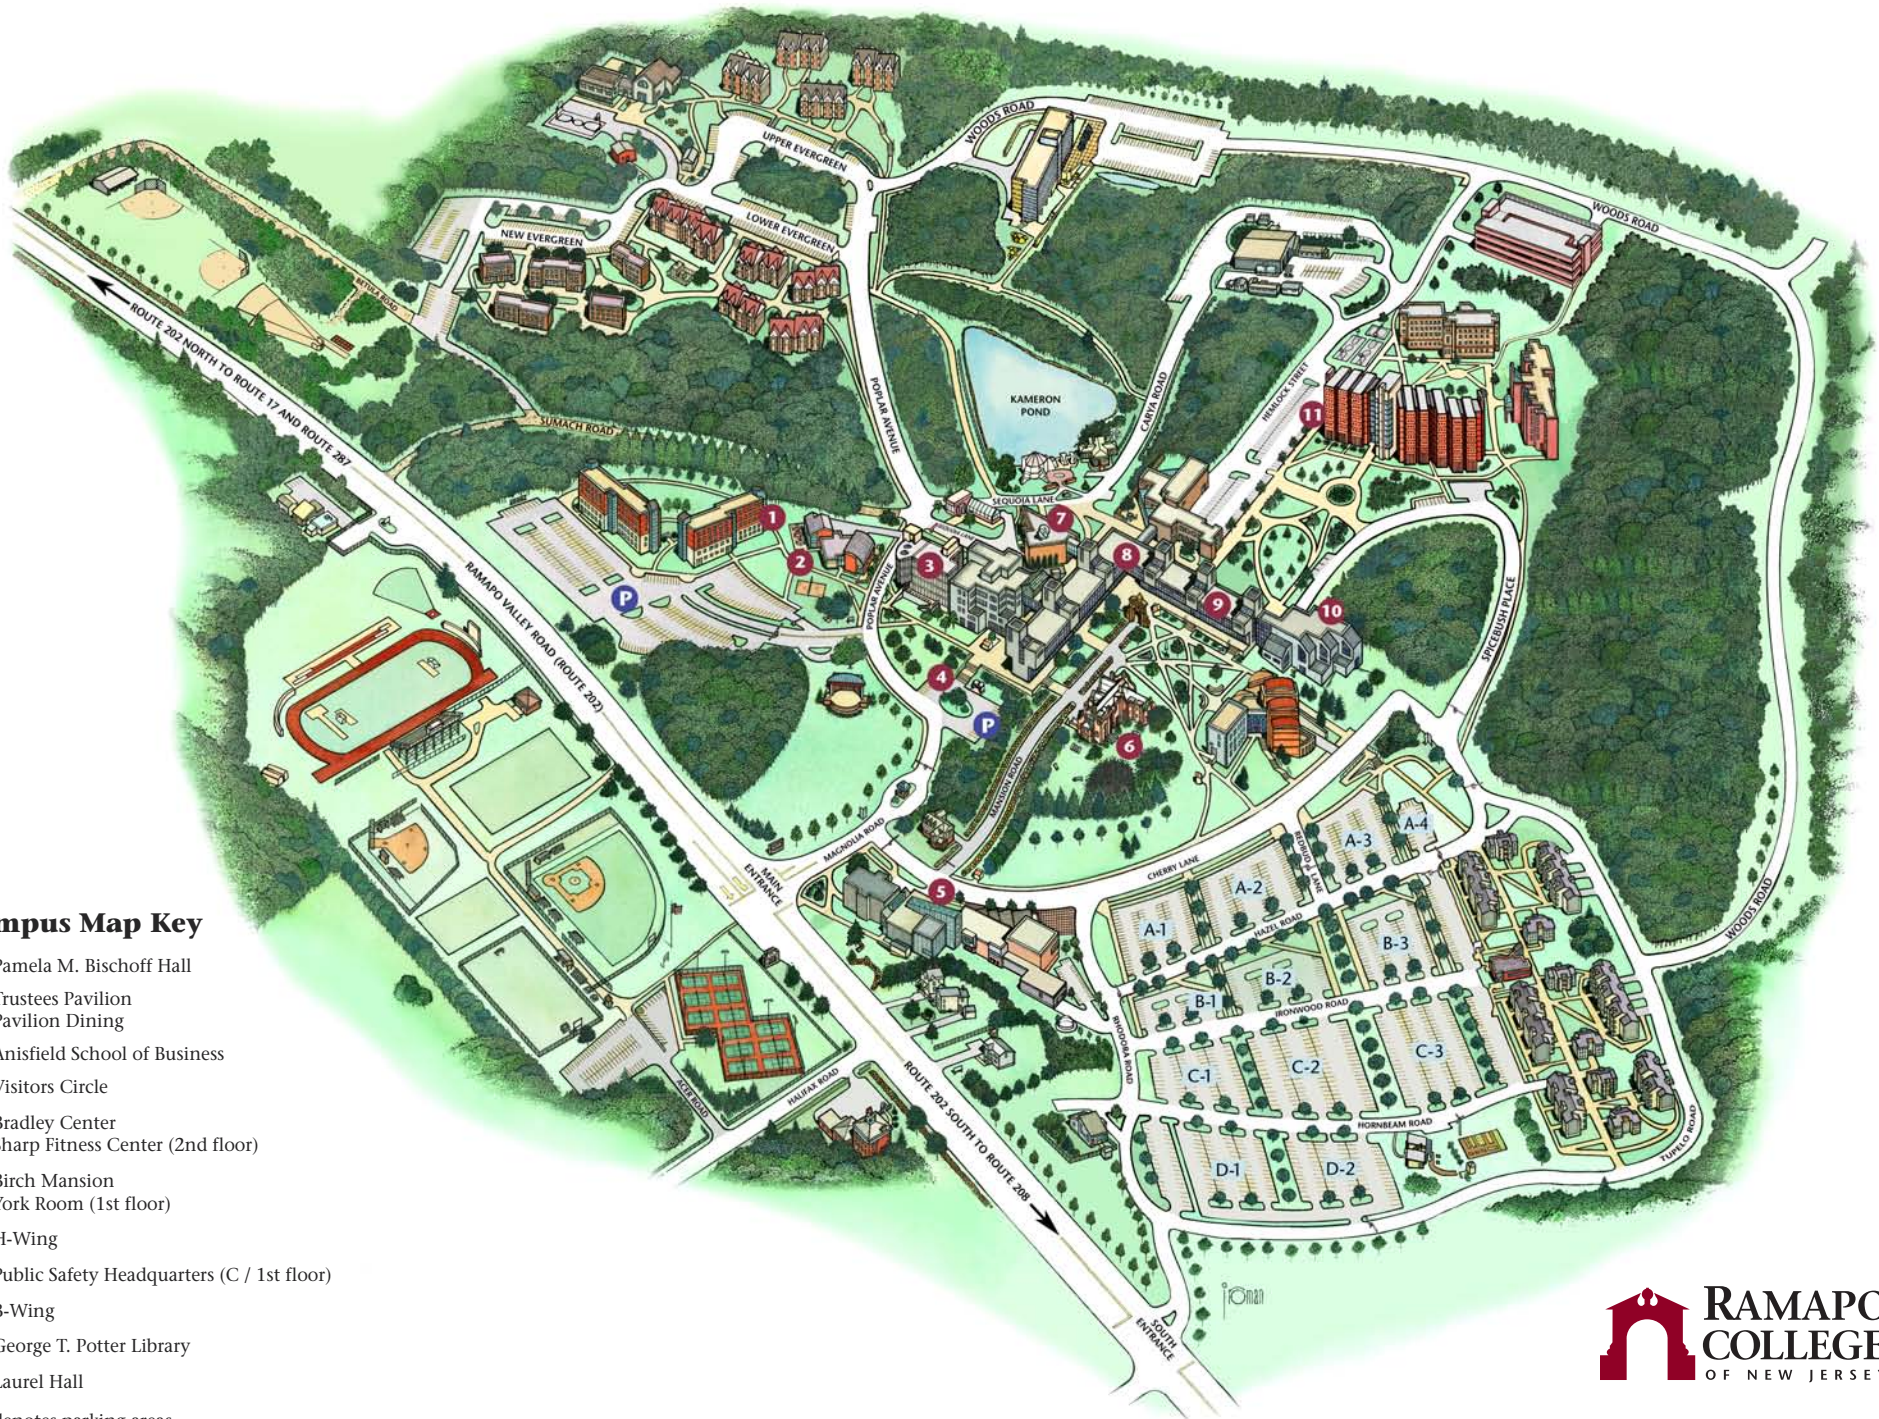

NEH HUDSON RIVER WORKSHOP

Campus Map Key

- 1 Pamela M. Bischoff Hall
- 2 Trustees Pavilion
Pavilion Dining
- 3 Anisfield School of Business
- 4 Visitors Circle
- 5 Bradley Center
Sharp Fitness Center (2nd floor)
- 6 Birch Mansion
York Room (1st floor)
- 7 H-Wing
- 8 Public Safety Headquarters (C / 1st floor)
- 9 B-Wing
- 10 George T. Potter Library
- 11 Laurel Hall
- P denotes parking areas